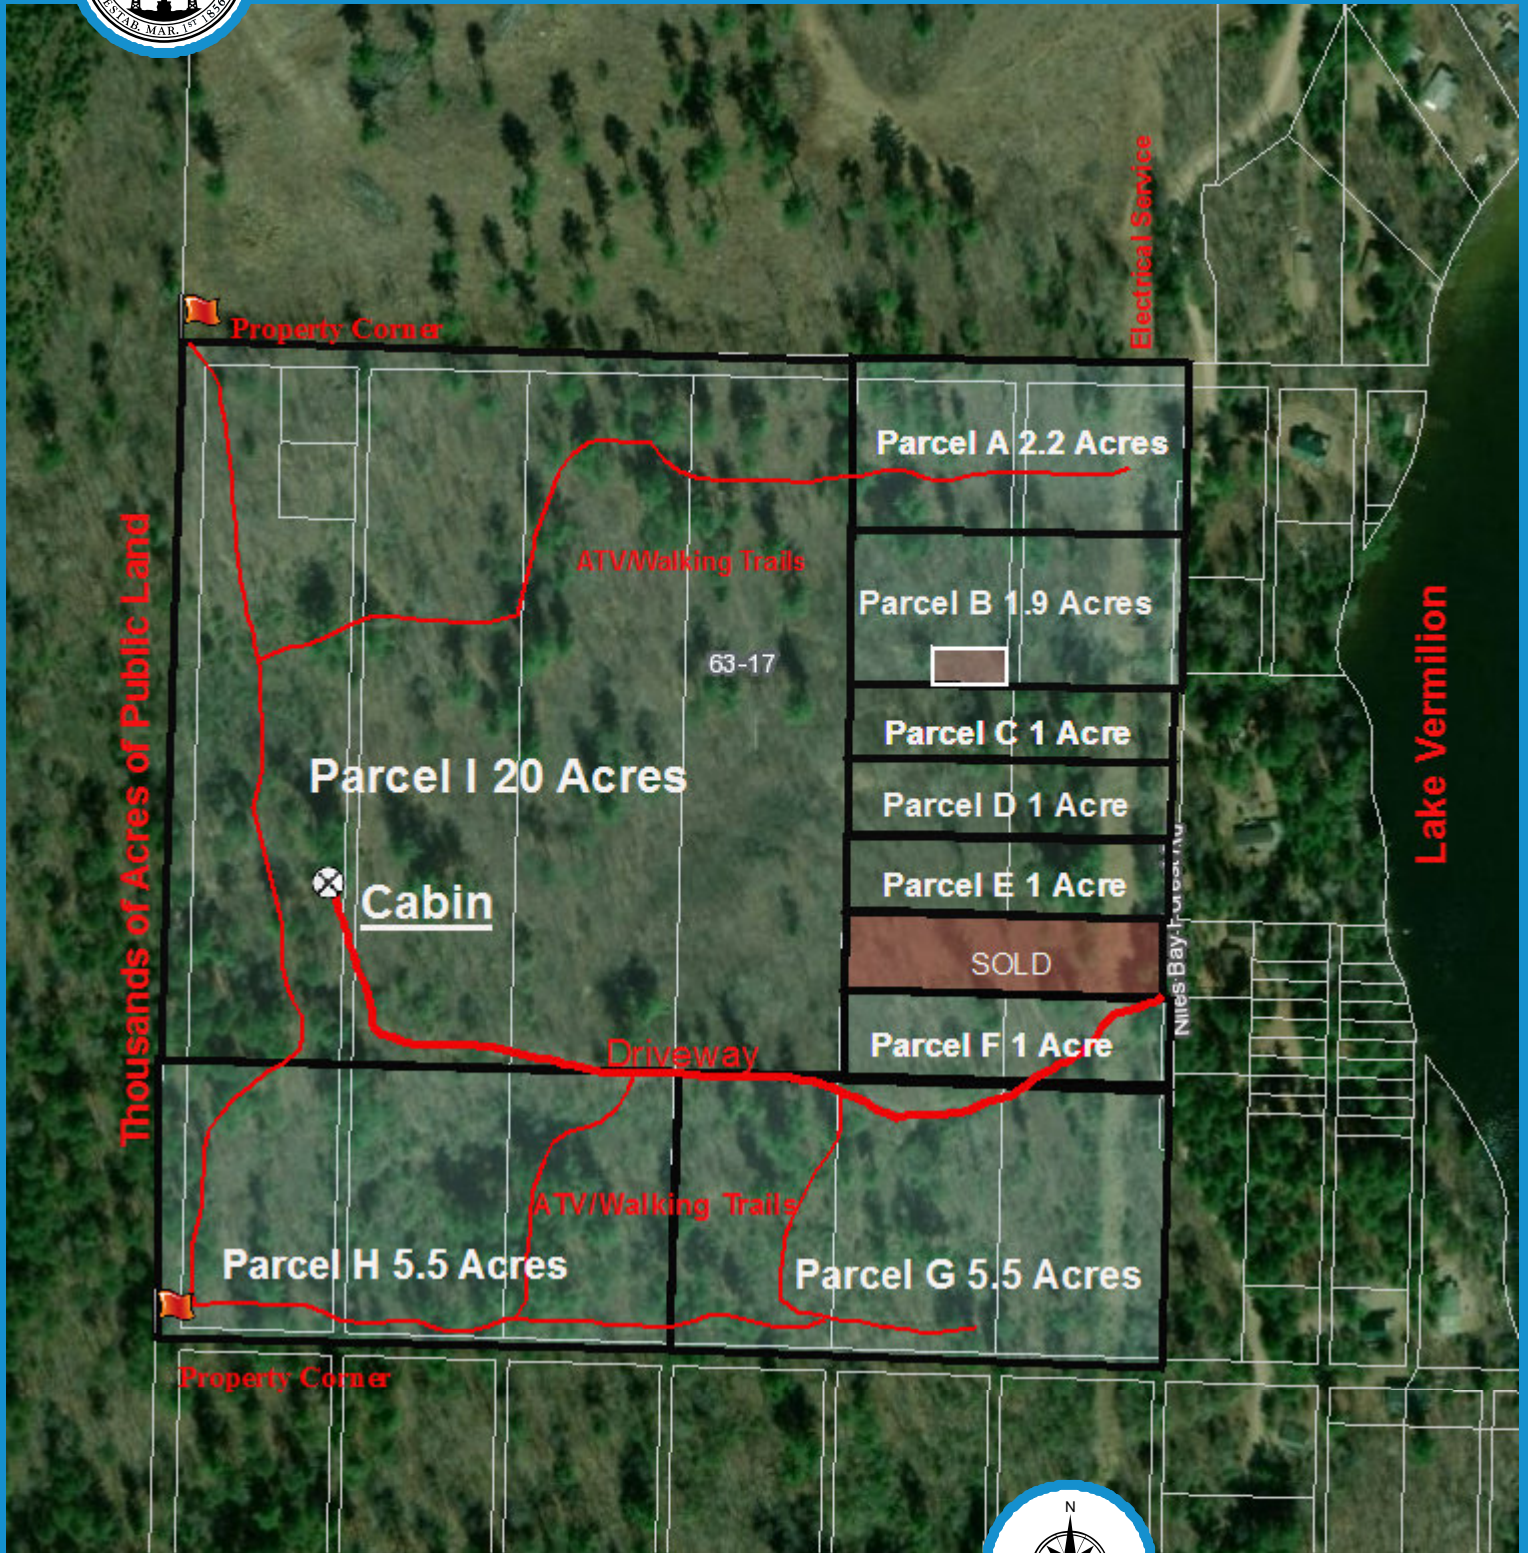

County Land Explorer

St. Louis County, Minnesota

Niles Bay Forest Road Property

default author

Map created using County Land Explorer
www.stlouiscountymn.gov/explorer

County Land Explorer
St. Louis County www.stlouiscountymn.gov/explorer Minnesota

Disclaimer

© Copyright St. Louis County Minnesota | All Rights Reserved Printed: 6/13/2018